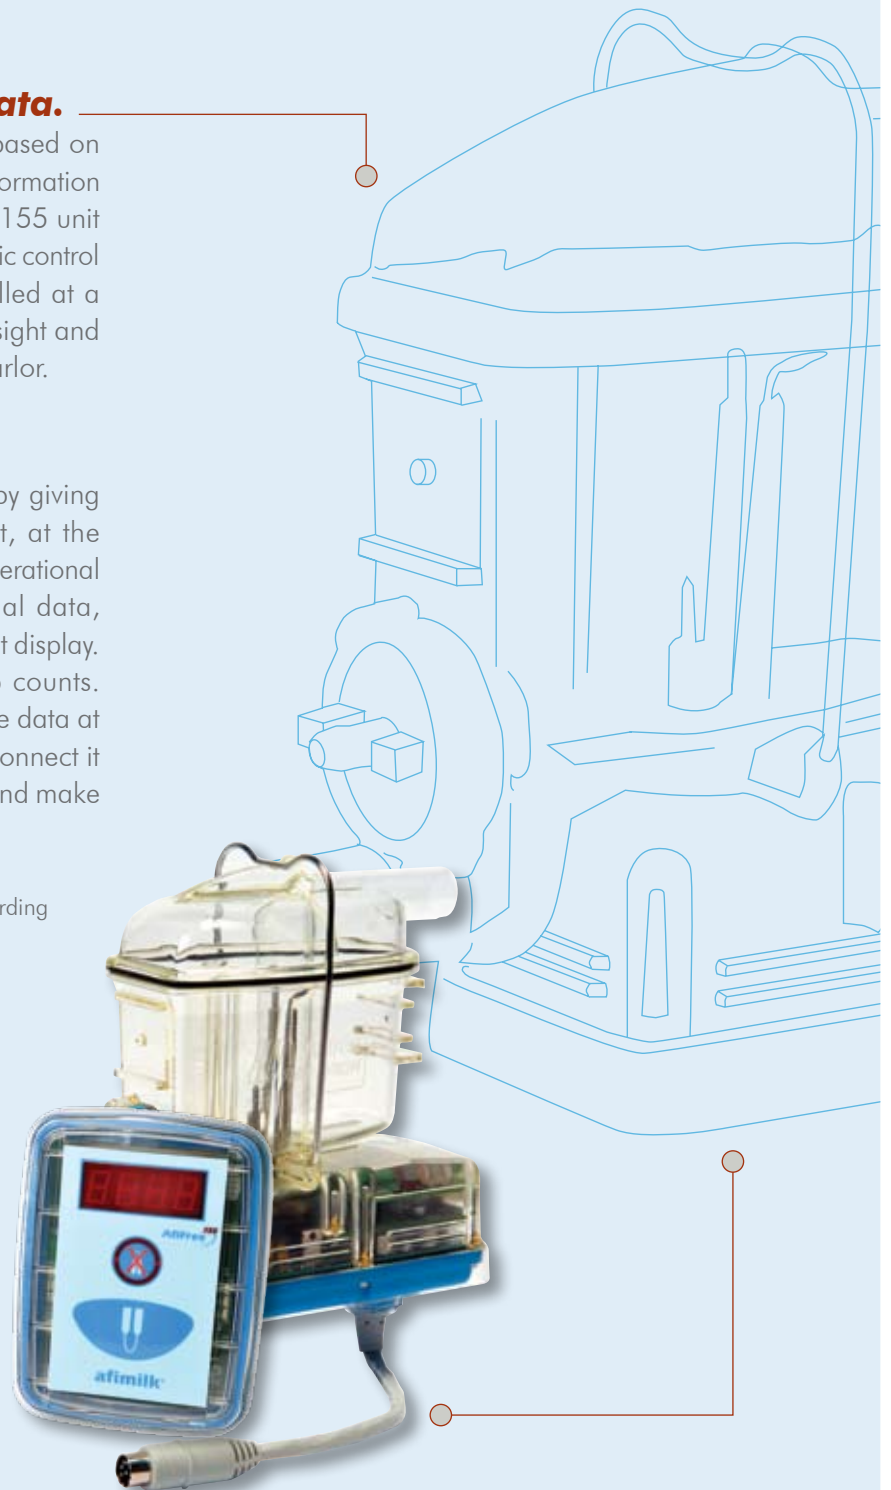

AfiFree

AfiFree^{TM} 155
Make Every Drop Count

Essential Information in Your Hands The Ultimate Sheep & Goat Milk Meter

Approved by ICAR*

Accurate and immediate data.

Now you can make practical decisions based on accurate animal health and milk quality information with AfiFree 155 by AfiMilk. The AfiFree 155 unit features a measuring chamber and electronic control display. The user-friendly units are installed at a comfortable working height, within easy sight and operation at each milking point in the parlor.

Smart, Simple, Compact

AfiFree 155 helps you maximize profits by giving you alerts and information on-the-spot, at the source. The user-friendly device has two operational buttons. These provide you with animal data, health codes, kick off alert in a clear 4 digit display. In small animal production, every drop counts. AfiFree 155 gives you hands-on, accurate data at the source, for smart decision-making. Connect it to the AfiShepherd management system and make every drop count for more.

*ICAR – International Committee for Animal Recording

AfiFree is the first milk meter approved by ICAR for both sheep and goat herds.

afimilk®
The Heart of the Dairy Farm

SAE Afikim Kibbutz Afikim, 15148 Israel
Tel: 972-4-6754812, Fax: 972-4-6751862
market@afimilk.co.il www.afimilk.com