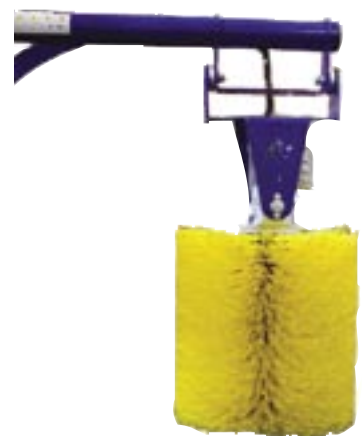

DeLaval swinging cow brush

All around cow comfort

Clean
and
well
groomed
cows will
contribute to
greater herd health.

Brush up on cow comfort

The swinging cow brush, exclusively developed for DeLaval, is designed to improve cow health, comfort and welfare. The brush, which starts to rotate on contact, is a revolution in cow care and cow comfort. Rotating at an animal friendly speed this unique brush swings freely in all directions, smoothly up, over and alongside the cow to provide comfort all around. The bristles have the right length and hardness to stimulate the blood circulation whilst helping the cow to keep clean and calm. Cows in good health produce more milk and with a DeLaval swinging cow brush you will make sure your cows have the best possible comfort conditions.

Easy and safe

The swinging cow brush not only reaches more parts of the cow's body than brushes which simply rotate, it also takes minimal barn space to operate in.

Pre-mounted so it is easy to install, the cylindrical brush is suitable for wall or post installation. If it is installed in the right space in a loose housing barn it helps the flow of cow traffic, guiding cows from the feeding area to the resting area. Correctly placed, it stops cows from hurting themselves by scratching on the interior in the barn.